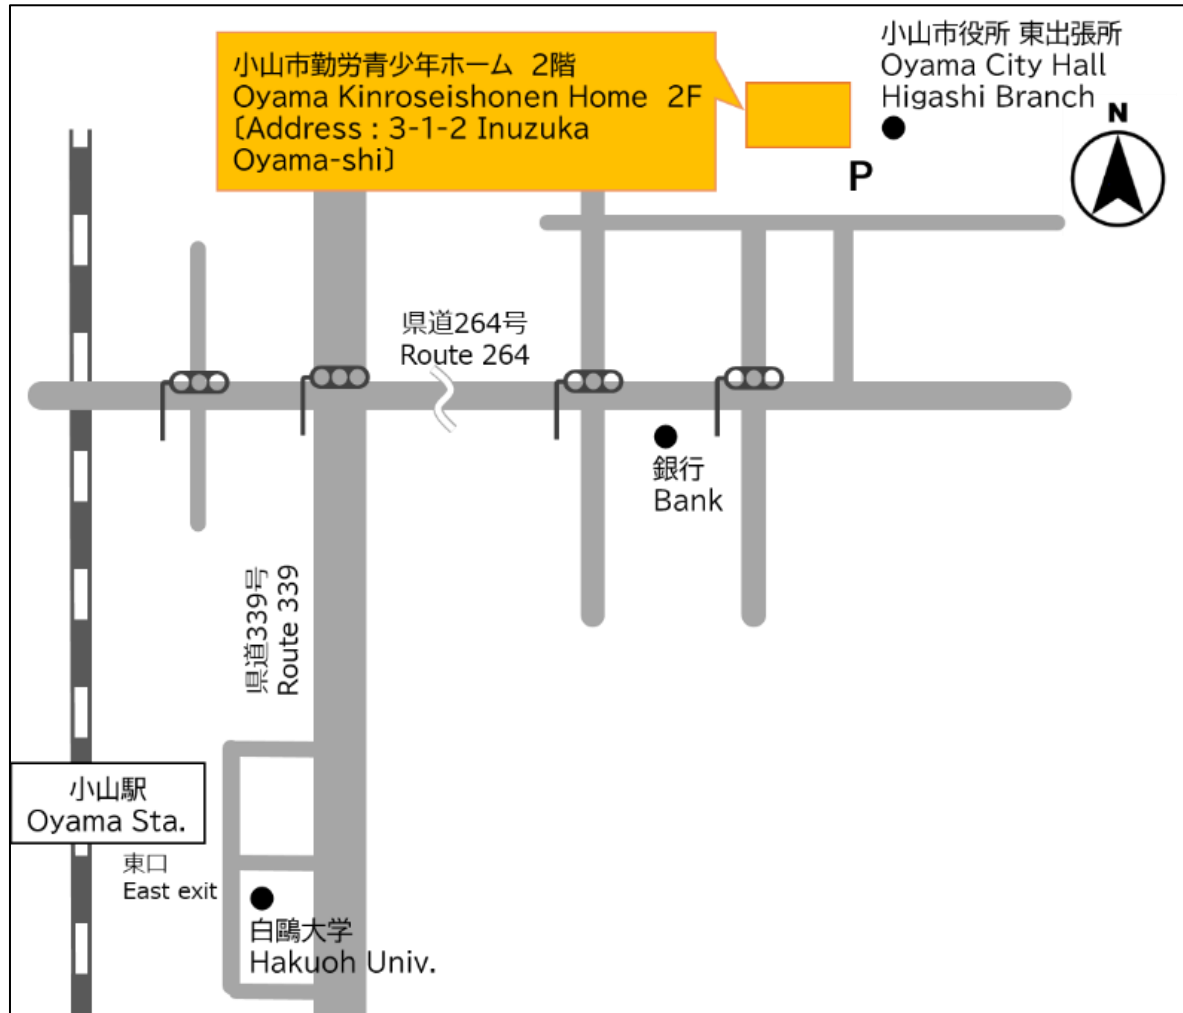

Monday : Oyama Kinro Seishonen Home