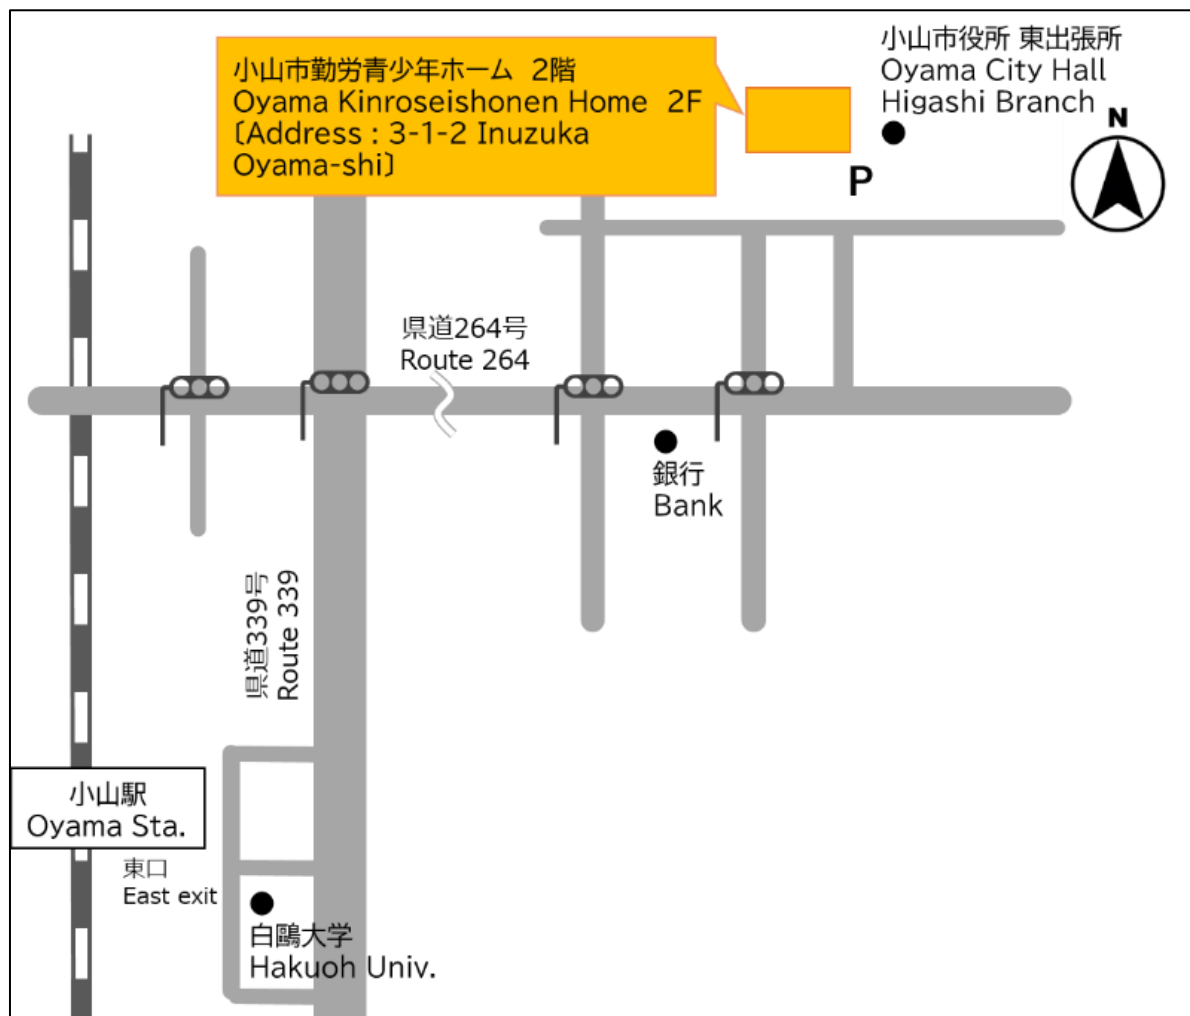

Monday : Oyama Kinro Seishonen Home