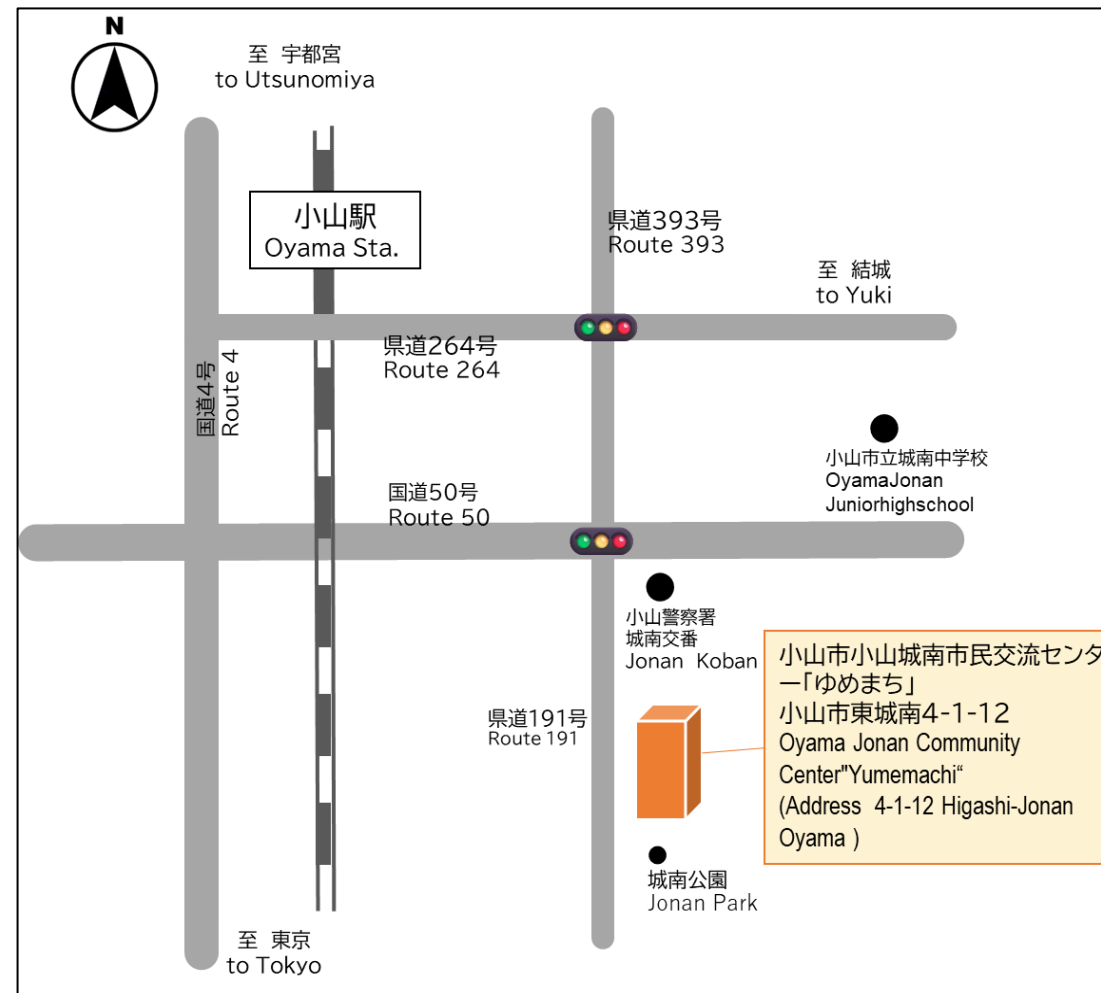

Tuesday : Oyama Jonan Shimin Koryu Center